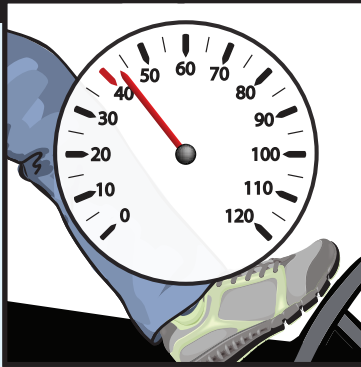

DRIVER SAFETY FEATURE GUIDE

ADAPTIVE CRUISE CONTROL

SET DESIRED SPEED

SET DESIRED FOLLOWING DISTANCE

STAY FOCUSED.
INCREASE FOLLOWING DISTANCE IN
POOR CONDITIONS.