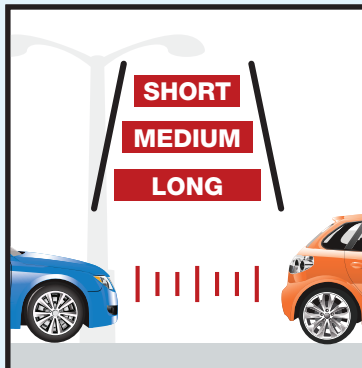

DRIVER SAFETY FEATURE GUIDE

ADAPTIVE CRUISE CONTROL

SET DESIRED SPEED

SET DESIRED FOLLOWING DISTANCE

STAY FOCUSED.
INCREASE FOLLOWING DISTANCE IN
POOR CONDITIONS.