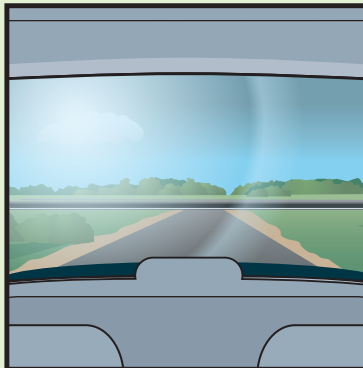

DRIVER SAFETY FEATURE GUIDE

BACK-UP WARNING SYSTEM

BEFORE BACKING LOOK OVER BOTH SHOULDERS.
CHECK MIRRORS.

SHIFT INTO REVERSE TO ACTIVATE.
SYSTEM WARNS YOU IF AN OBJECT IS IN THE WAY.

TURN AND CHECK TO BE SURE
IT IS SAFE BEFORE BACKING.