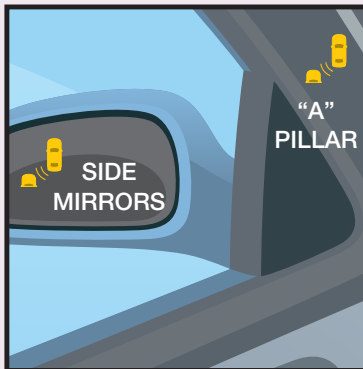

# DRIVER SAFETY FEATURE GUIDE

## BLIND SPOT MONITORING

ALERTS YOU WHEN A VEHICLE ENTERS YOUR BLIND SPOT

WARNING ICON LIGHTS UP. IF YOU ENGAGE TURN SIGNAL, WARNING ICON WILL BLINK AND YOU MAY HEAR AN ALERT.

REMEMBER TO LOOK OVER YOUR SHOULDER AND USE TURN SIGNALS BEFORE CHANGING LANES