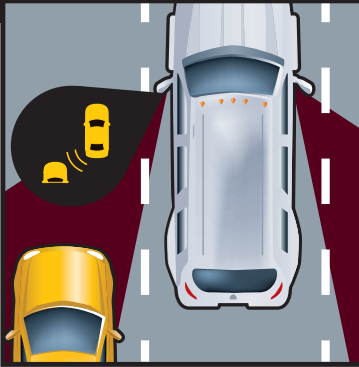

# DRIVER SAFETY FEATURE GUIDE

## BLIND SPOT MONITORING

ALERTS YOU WHEN A VEHICLE ENTERS YOUR BLIND SPOT

WARNING ICON LIGHTS UP. IF YOU ENGAGE TURN SIGNAL, WARNING ICON WILL BLINK AND YOU MAY HEAR AN ALERT.

REMEMBER TO LOOK OVER YOUR SHOULDER AND USE TURN SIGNALS BEFORE CHANGING LANES