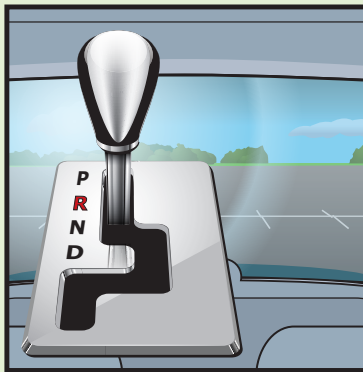

# DRIVER SAFETY FEATURE GUIDE

## CROSS TRAFFIC ALERT

BEFORE BACKING LOOK OVER BOTH SHOULDERS.  
CHECK MIRRORS.

SHIFT INTO REVERSE TO ACTIVATE.

IF A VEHICLE APPROACHES, A TONE AND  
FLASHING LIGHT ON MIRROR OR DASHBOARD  
WILL ALERT YOU TO STOP. APPLY BRAKE.