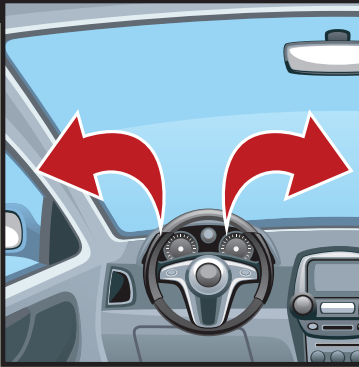

# DRIVER SAFETY FEATURE GUIDE

## CROSS TRAFFIC ALERT

BEFORE BACKING LOOK OVER BOTH SHOULDERS.  
CHECK MIRRORS.

SHIFT INTO REVERSE TO ACTIVATE.

IF A VEHICLE APPROACHES, A TONE AND  
FLASHING LIGHT ON MIRROR OR DASHBOARD  
WILL ALERT YOU TO STOP. APPLY BRAKE.