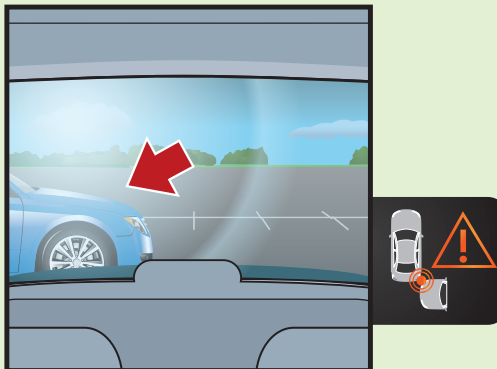

# DRIVER SAFETY FEATURE GUIDE

## CROSS TRAFFIC ALERT

BEFORE BACKING LOOK OVER BOTH SHOULDERS.  
CHECK MIRRORS.

SHIFT INTO REVERSE TO ACTIVATE.

IF A VEHICLE APPROACHES, A TONE AND  
FLASHING LIGHT ON MIRROR OR DASHBOARD  
WILL ALERT YOU TO STOP. APPLY BRAKE.