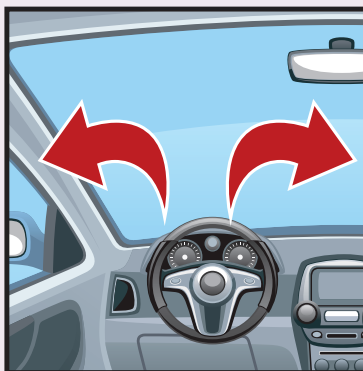

DRIVER SAFETY FEATURE GUIDE

BLIND SPOT MONITOR

ALERTS YOU WHEN A VEHICLE ENTERS YOUR BLIND SPOT

WARNING ICON LIGHTS UP. IF YOU ENGAGE TURN SIGNAL, WARNING ICON WILL BLINK AND YOU MAY HEAR AN ALERT.

REMEMBER TO LOOK OVER YOUR SHOULDER AND USE TURN SIGNALS BEFORE CHANGING LANES