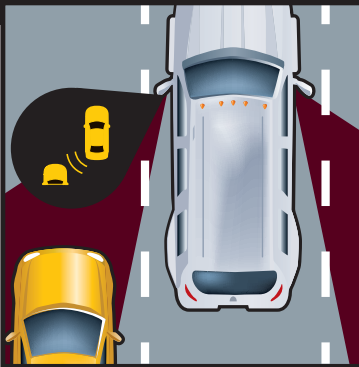

DRIVER SAFETY FEATURE GUIDE

BLIND SPOT MONITOR

ALERTS YOU WHEN A VEHICLE ENTERS YOUR BLIND SPOT

WARNING ICON LIGHTS UP. IF YOU ENGAGE TURN SIGNAL, WARNING ICON WILL BLINK AND YOU MAY HEAR AN ALERT.

REMEMBER TO LOOK OVER YOUR SHOULDER AND USE TURN SIGNALS BEFORE CHANGING LANES