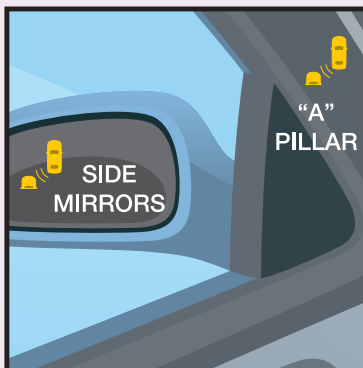

DRIVER SAFETY FEATURE GUIDE

BLIND SPOT MONITOR

ALERTS YOU WHEN A VEHICLE ENTERS YOUR BLIND SPOT

WARNING ICON LIGHTS UP. IF YOU ENGAGE TURN SIGNAL, WARNING ICON WILL BLINK AND YOU MAY HEAR AN ALERT.

REMEMBER TO LOOK OVER YOUR SHOULDER AND USE TURN SIGNALS BEFORE CHANGING LANES