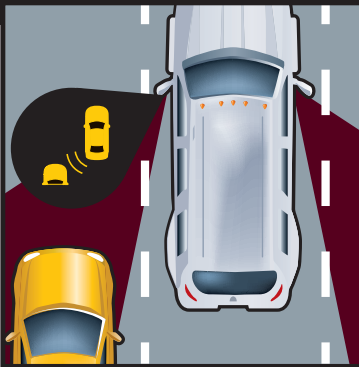

# DRIVER SAFETY FEATURE GUIDE

## BLIND SPOT WARNING

ALERTS YOU WHEN A VEHICLE ENTERS YOUR BLIND SPOT

WARNING ICON LIGHTS UP. IF YOU ENGAGE TURN SIGNAL, WARNING ICON WILL BLINK AND YOU MAY HEAR AN ALERT.

REMEMBER TO LOOK OVER YOUR SHOULDER AND USE TURN SIGNALS BEFORE CHANGING LANES